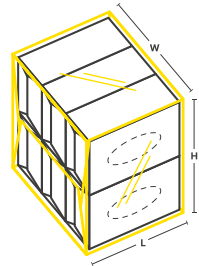

Capacity range:

- **W 180mm-600mm** (7.1-23.6 inch)
- **L 180mm-480mm** (7.1-18.9 inch)
optional to extend length up to 600mm (23.6 inch)
- **H 66mm-320mm** (2.6-12.6 inch)
optional to extend height up to 380mm (14.9 inch)
- **Up to 6 lanes infeed and 3 layers stacking**
available as options

Box dimensions at infeed:

- **W 52mm-135mm** (2-5.3 inch)
- **L 90mm-280mm** (3.6-11 inch)
- **H 52mm-135mm** (2-5.3 inch)

LAYOUT

Plusline

_ Bologna

Via Balzani, 14/a - 40069 Zola Predosa (BO) - ITALY
Ph. +39 051 5881300