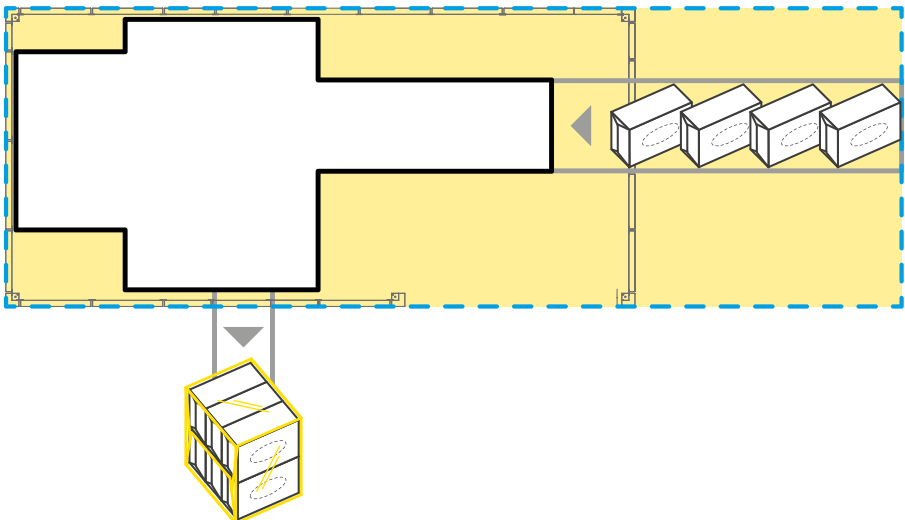

Capacity range:

- **W 180mm-600mm** (7.1-23.6 inch)
- **L 180mm-480mm** (7.1-18.9 inch)
optional to extend length up to 600mm (23.6 inch)
- **H 66mm-320mm** (2.6-12.6 inch)
optional to extend height up to 380mm (14.9 inch)
- **Up to 6 lanes infeed and 3 layers stacking**
available as options

Box dimensions at infeed:

- **W 52mm-135mm** (2-5.3 inch)
- **L 90mm-280mm** (3.6-11 inch)
- **H 52mm-135mm** (2-5.3 inch)

LAYOUT

Plusline

_ Bologna

Via Balzani, 14/a - 40069 Zola Predosa (BO) - ITALY
Ph. +39 051 5881300